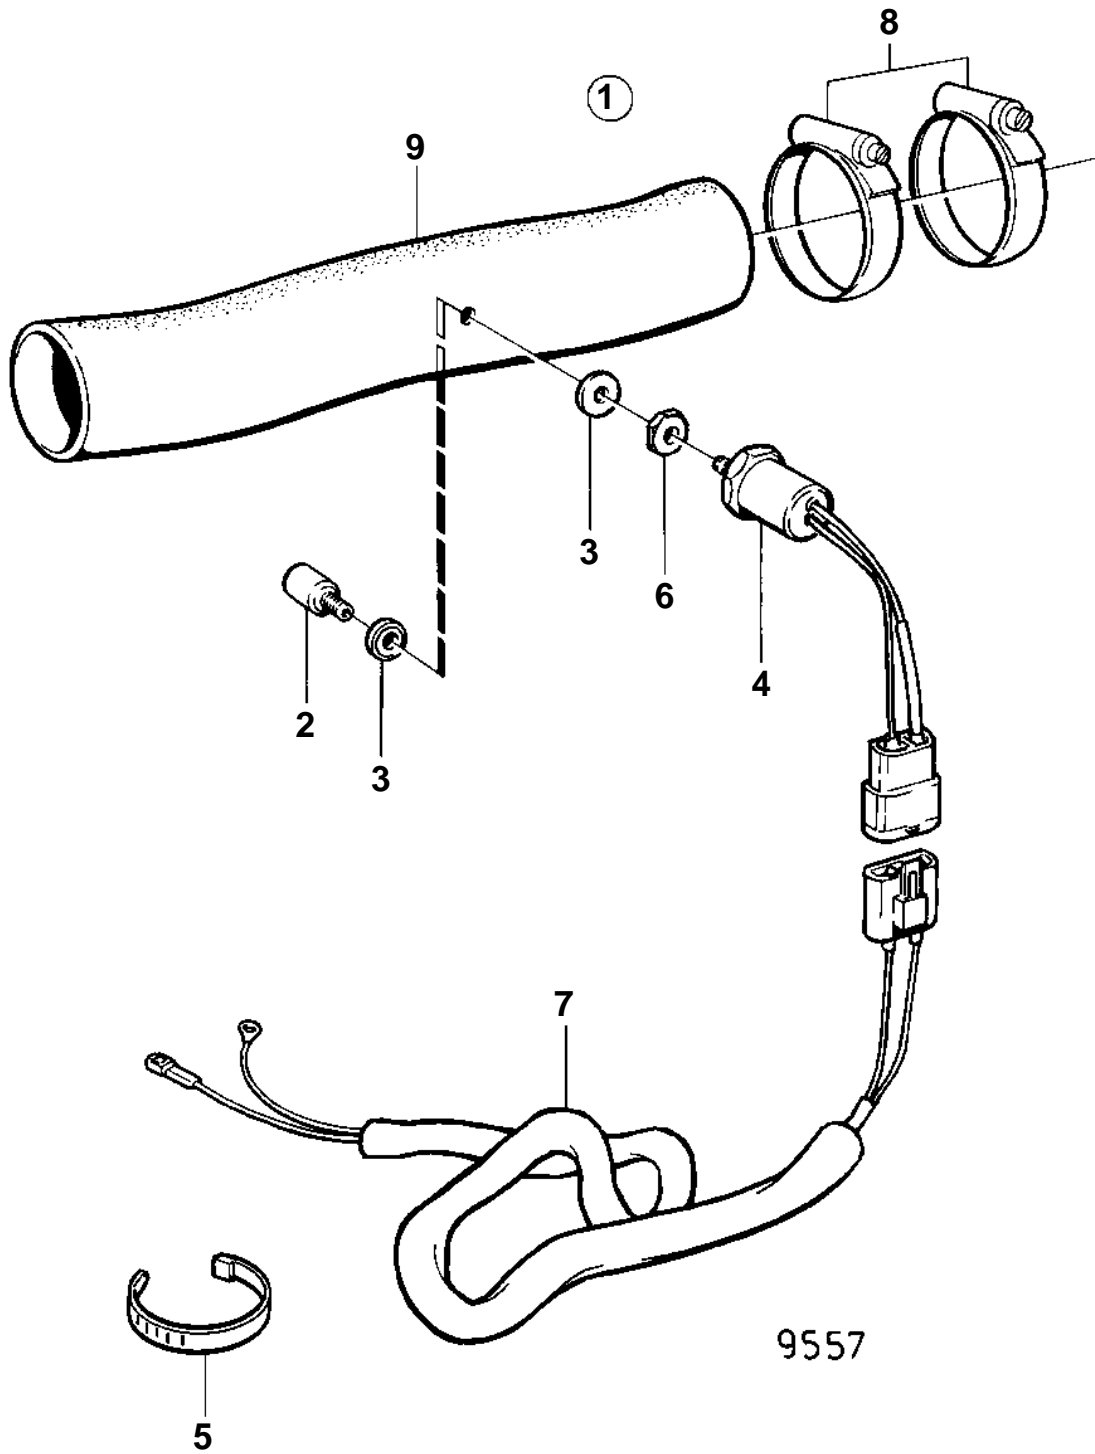

MD31A,TMD31B,TAMD31B

MD31A,TMD31B,TAMD31B

REF	PART NO.	QTY	DESCRIPTION	NOTES
1	828816	1	Exhaust temp kit	
2	828817	1	· Sensor	
3	828776	2	· Washer	
4	828761	1	· Thermo monitor	
5	948210	X	· Strip clamp	
6	828750	1	· Nut	
7		X	· CABLES AND TERMINALS	SEE GROUP 3
8		2	HOSE CLAMP	
9		X	HOSE	